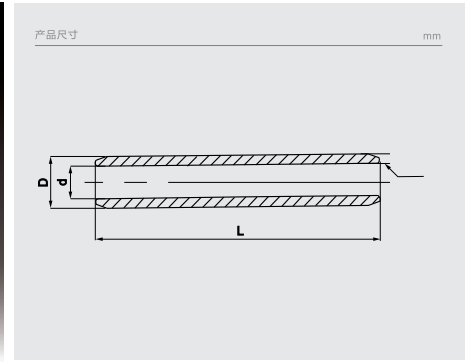

GT-G
GT cable lug copper tube

			Φ	Φ	Package quantity
-10	51.0	1.2	8.0	5.6	
-16	56.0	1.2	9.0	6.6	
-25	60.2	1.2	10.0	7.6	20
-35	63.0	1.4	11.0	8.2	
-50	71.0	1.5	13.0	10.0	
-70	75.0	1.9	16.0	12.2	
-95	80.0	2.1	18.0	13.8	
-120	88.0	2.3	20.0	15.4	10
-150	92.0	2.4	22.0	17.2	
-185	98.0	2.7	24.0	18.6	
-240	108	2.7	26.0	20.6	
-300	120	3.0	30.0	24.0	5
-400	120	3.7	34.0	26.6	