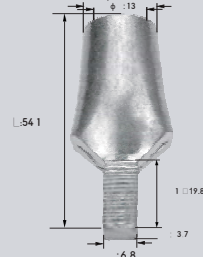

电力金具 (cable lugs)

45-95

Delicate outer packing

Use food grade packaging bags
Bold Sodi LOGO and transparent design
Tough enough to can't tear
Make sure that the fall of 1 meter does not break